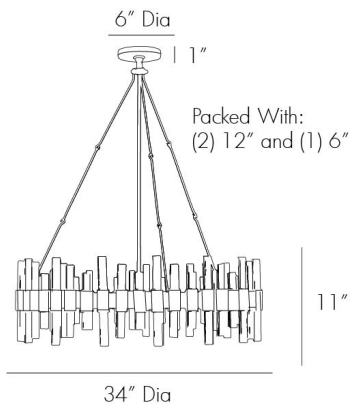

ARTERIO RS

HASKELL LARGE CHANDELIER

89055

H: 29.5 IN, Dia: 34.00 IN

Antique Brass, Clear Acrylic

Contract Suitable As Is

Antique brass and clear acrylic are the perfect pair on this eight-light chandelier. Damp-rated, although limited covered outdoor conditions may affect finish. Similar style available as a sconce (49057). finish will vary. Additional pipe available (PIPE-101).

APPEARANCE

Material	Acrylic, Brass
Finish	Antique Brass, Clear
Top Coat/Sealant	true

DIMENSIONS

Chandelier	H: 28 IN, Dia: 34.00 IN
Minimum Hanging Height	29.5 IN
Maximum Hanging Height	71.5 IN
Canopy	H: 1 IN, Dia: 6.00 IN

WIRING

Rating	Damp
Cord	10 FT, Clear/Silver, SVT
Socket	8, Type B=-E12 Other
Maximum Watt	40
Voltage	110-120 V

CERTIFICATIONS

Cerifications	Mexico Australia, EU, United Kingdom, Middle East, United States, Canada
---------------	---

COMPLIANCY

UL/ETL	Yes
CB	Yes
RoHS	true

SHIPPING

Product Weight	35 LBS
Gross Weight 1	59.5 LBS
Shipping Box 1	H: 37 IN, L: 37 IN, W: 9 IN

ADDITIONAL INFO

Features	Assembly Required
----------	-------------------